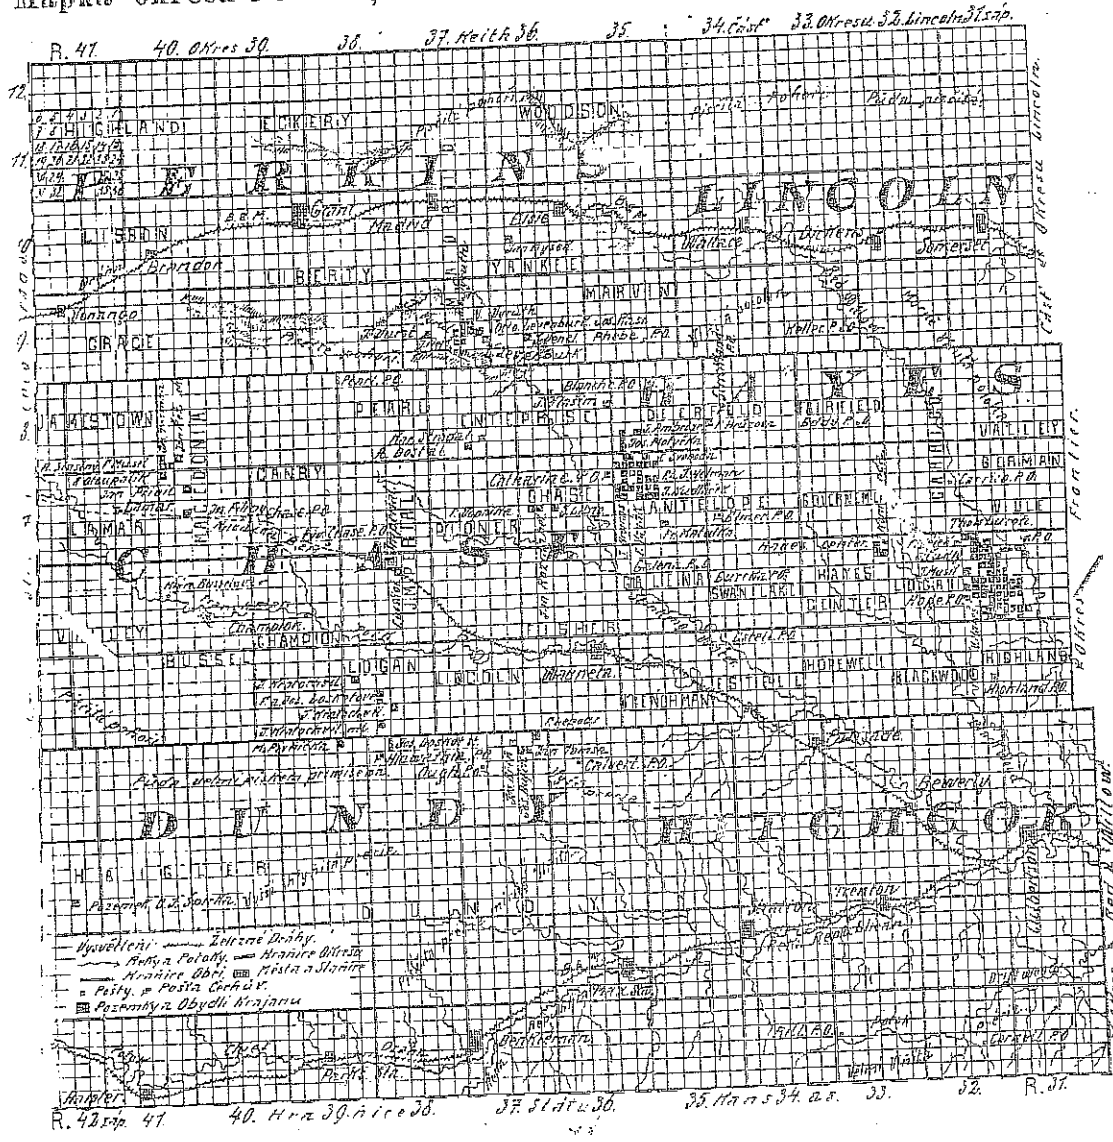

PERKINS COUNTY
 HAYES COUNTY
 DUNDY COUNTY

LINCOLN COUNTY
 CHASE COUNTY
 HITCHCOCK COUNTY

NEBRASKA

Mapka okresů Perkins, Lincoln, Hayes, Chase, Dundy a Hitchcock.

CHASE COUNTY, NEBRASKA

(It) lies in the southwestern part of the state bordering Colorado. It has 4803 inhabitants. Imperial at the end of B & M railroad coming from Culbertson, is the county seat. Topography is mostly rolling but again in places very level, the level ground is productive although the soil is sandy. Most of the county is sandy. Around the stream of Whiteman, the soil is very gravelly. In the western part of the county, water for wells is possible at from 50 to 100 feet deep. In the eastern part deeper wells can be dug where the water is good tasting. Around the postoffice of Champion, there runs a channel of water, but doesn't seem to be used. Seems the water is used from the Whiteman stream. Land here is valued from \$2.00 to \$10.00 an acre, depending how productive it is. Government lands are few and what is available is very sandy and unproductive. Even if given away free would prove costly as it could only be used as pastureland and proving on it almost impossible. Czechs are scattered over the county many miles apart. Most are settled in the northeast near the postoffice of Lamar where the land is moderately rolling and the soil more fertile.

Owens land here but lives elsewhere

Jan Macek	160	19	7	36	Catharine, Chase Co., Nebraska		
Jak. Lang	160	21	7	36	Catharine, Chase Co., Nebraska		
Karel Stradal	160	27	8	37	Wilber, Saline Co., Nebraska		
Jos. Filipi	160	8	7	40	Wilber, Saline Co., Nebraska		
Fr. Musil	160	31	8	40	Tobias, Saline Co., Nebraska		
Jos. Tramba	80	31	8	40	Crete, Saline Co., Nebraska		
Ant. Dostal	160	33	8	37	Munden, Republic Co., Kansas		