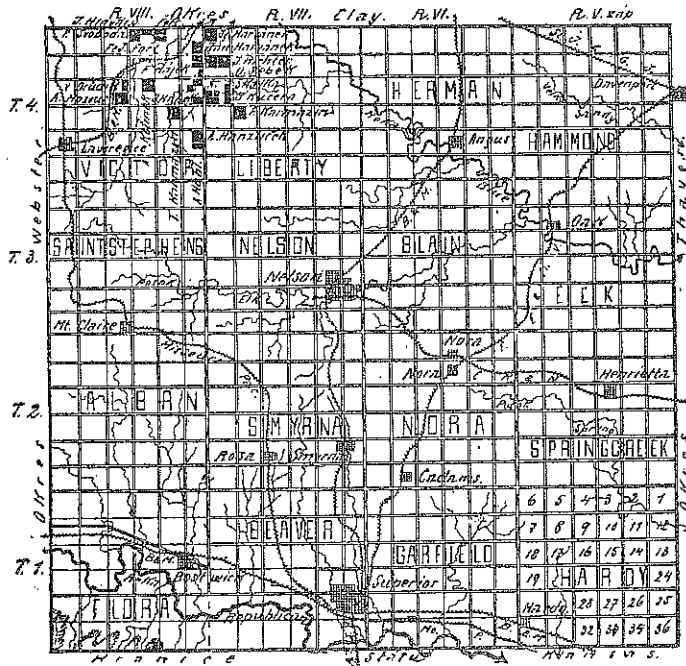

NUCKOLLS COUNTY NEBRASKA

Mapa okresu Nuckolls, v Nebrasce.

Compiled from Nebraska Historical Society Film No. 630.5 H 79
 Nuckolls County, Nebraska - 15 January (Leden) 1893 - 'Hospodar' Newspaper

NUCKOLLS COUNTY, NEBRASKA

(It) lies near the border of Kansas. It has 11,401 inhabitants. Nelson is the office of the county seat. The topography is more rolling, except in the northeast part, where it is completely level. The soil, where there isn't gravel, is fertile. The Czechs here more or less, live throughout the west part near Clay County.