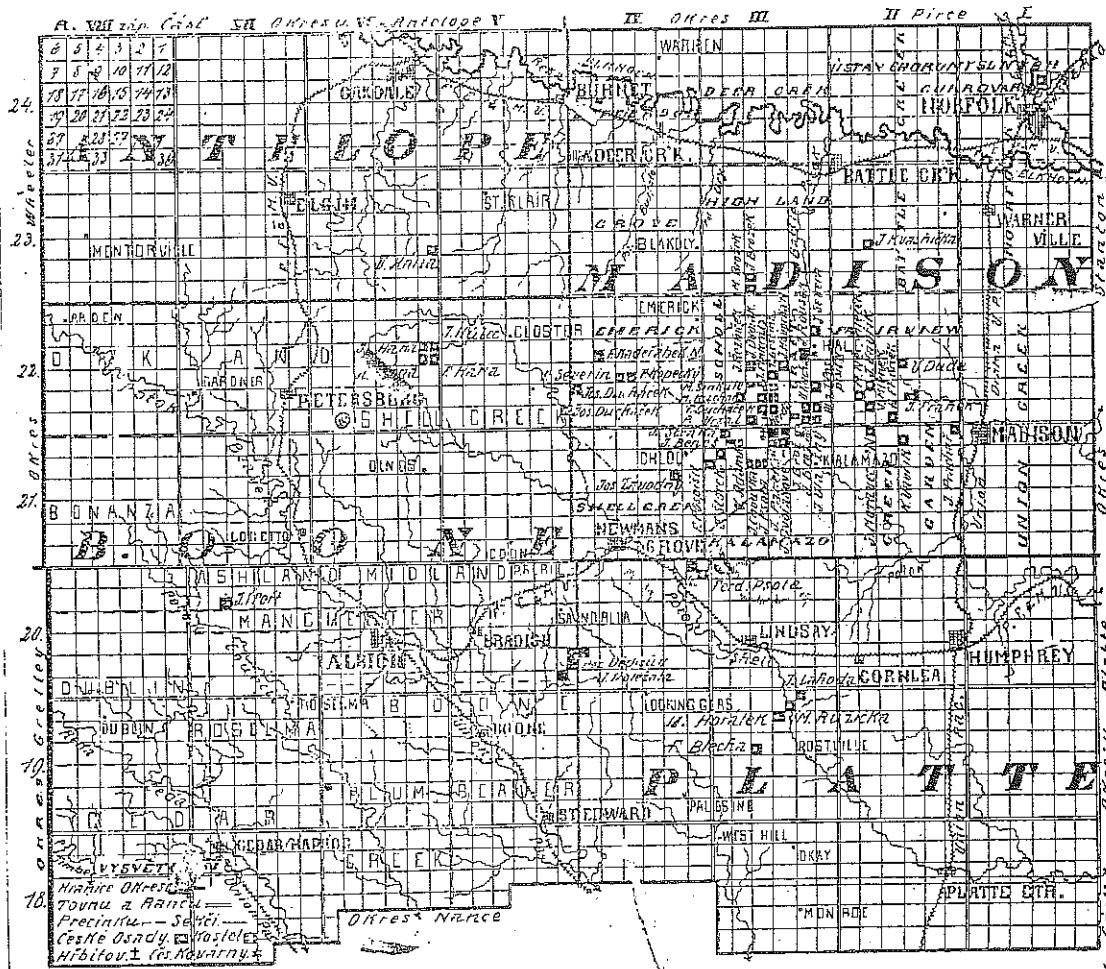

ANTELOPE COUNTY MADISON COUNTY
 BOONE COUNTY PLATTE COUNTY
 NEBRASKA

Mapa okresů Antelope, Madison, Boone a Platte, v Nebrasce.

Red Willow County, Nebraska - 1 & 15 June (Cerven) 1893 - 'Hospodar' Newspaper

RED WILLOW COUNTY, NEBRASKA

(Red Willow) lies towards the west part of the state near the Kansas border. It has 8,759 inhabitants. Indianola is the county seat and McCook is the seat of the landoffice. Here is where the roundhouse of the B & M railroad and station is located.

Topography is slightly rolling with here and there are deep, sharp grooves. Along the Republican River are wide valleys and there is much sand. On higher ground, land is more fertile. After several unfruitful shortages of rain, the people stayed in this place with a purpose and lived along the lengthwise of the river near the water. They stayed and undertook the tilling of the earth by industrious work and neighbors helped and they were indebted to them. Land prices here vary, they range from \$5 to \$15 per acre. Drinking water is good in parts of the county it is 150 feet deep.

The first Czech settlers here were Mr. Josef Dudek and Mr. Horky, they settled at Indianola where there are eight other Czech families. Mr. Dudek settled near the river south west of Indianola and on the south side of the Republican River.