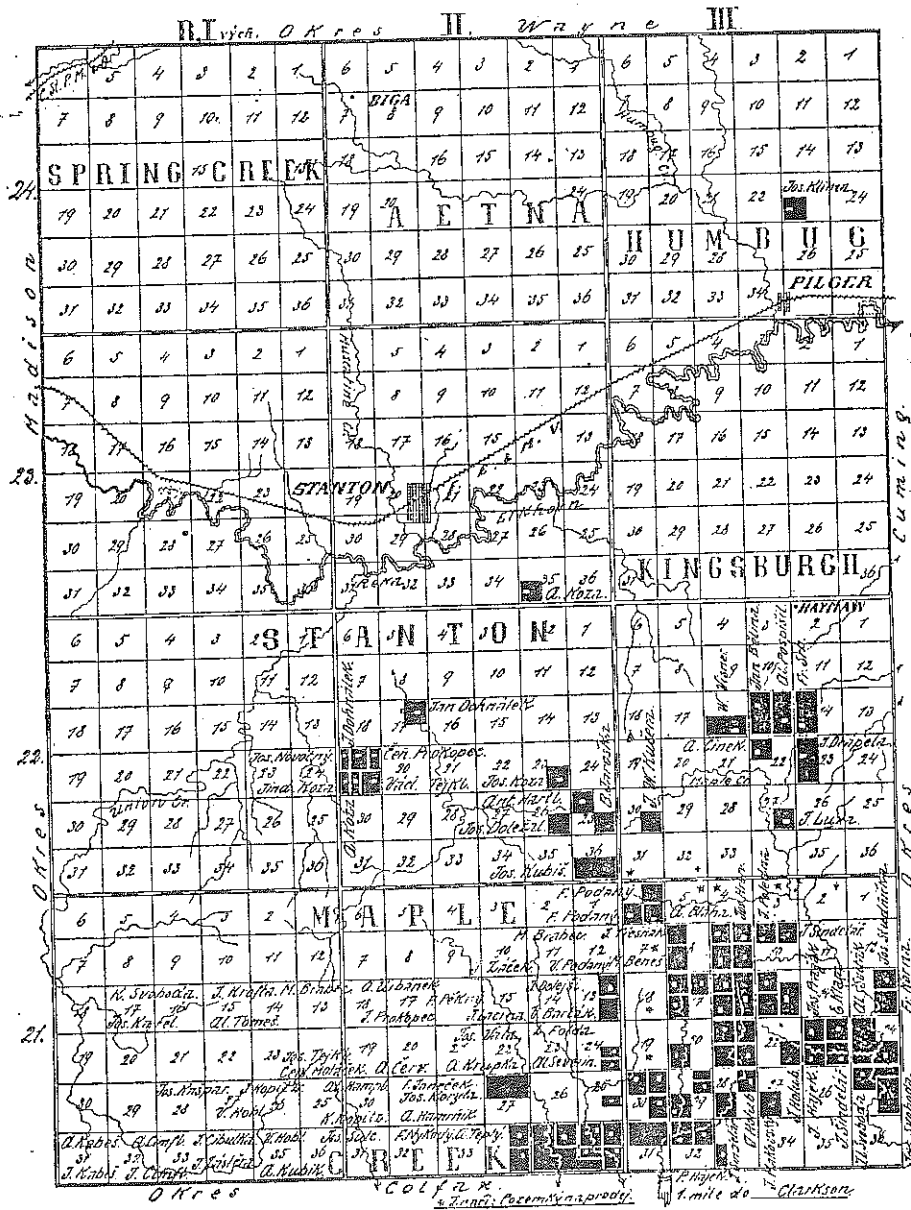

STANTON COUNTY NEBRASKA

Mapa okresu Stanton v Nebrasce.

STANTON COUNTY, NEBRASKA

(It) lies in the northeastern part of the state. It has 4,611 inhabitants. Stanton, along the Elkhorn River, is the county seat. The county not long ago was only inhabited by half while vast lands were owned by eastern associations who of course, held the lands waiting to attain higher prices for the land.

Along the Elkhorn River the land is partly sandy. but not far away there is no sand, the soil is very fertile. Cost of land is around \$12 to \$25 an acre. Price according to the lay of the land and how far or near it is to a town.

This ends Nebraska, with the scraping of rails, on 28 November 1893, between Kansas City and Wilson, Kansas, that you find out that I am on the train and that I tried to proceed with fully recording the remaining counties yet before publishing. They haven't time for me as I ride all the roads, and then find they have nothing, nothing at all for me. Neither have I great information from Kansas. My job is done writing here for publishing. Perhaps at a later time, maybe later on, I will gather county information from Nebraska to the end.