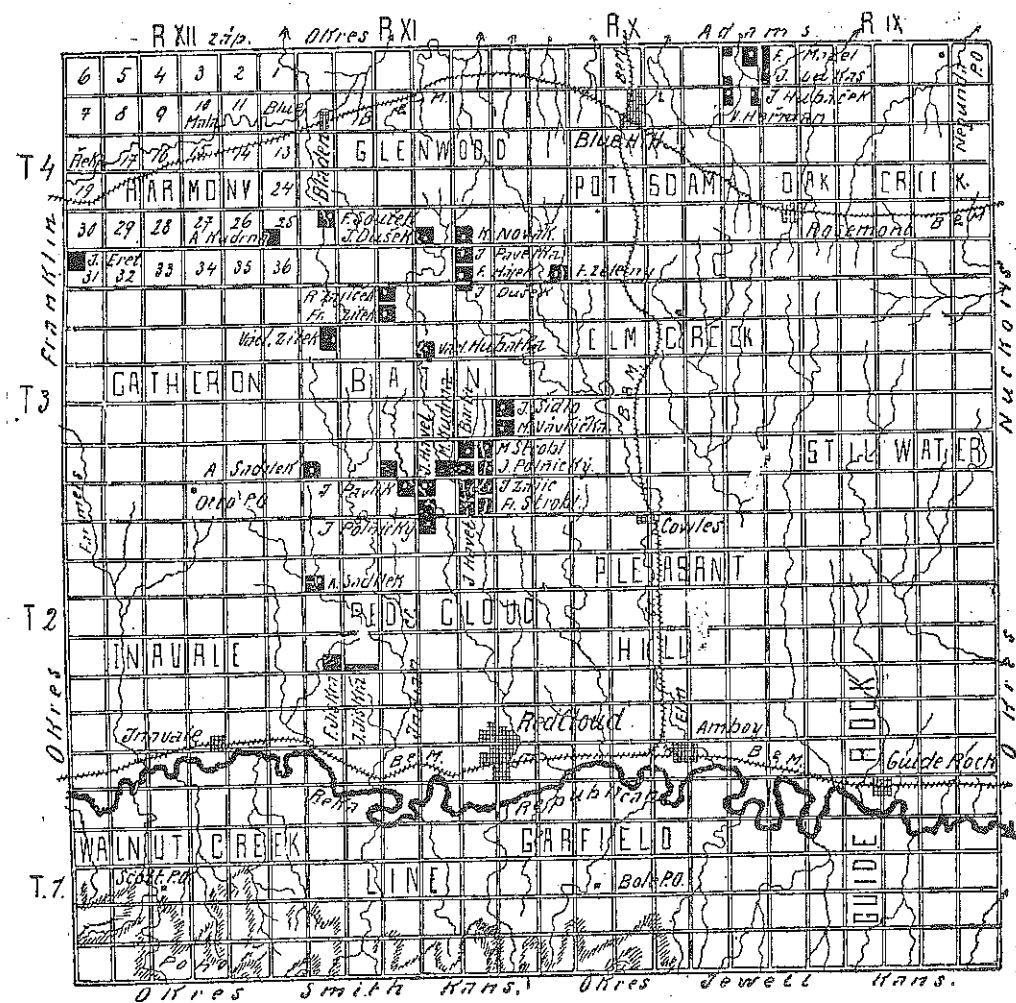

WEBSTER COUNTY NEBRASKA

Mapa okresu Webster, v Nebraskae.

Compiled from Nebraska Historical Society Film No. 630.5 H 79

Webster County, Nebraska - 15 September 1892 - 'Hospodar' Newspaper

WEBSTER COUNTY, NEBRASKA

(This county) borders the state of Kansas. It lies nearly in the middle of the state from east to west. Population is 11,210. Red Cloud near the Republican River, is the county seat. Topography in the northern part is gently rolling. The portion in the south, along the Republican River is steep slopes. Here the land is sandy interspersed with gravel. To the north the land is better and more fertile. Price of the land is \$10.00 to \$20.00 an acre depending on location. Water is 30 to 80 ft. deep.

TOWN OF RED CLOUD						
Name and Occupation	Section and Precinct			Village	Birthplace	
	and Acres				Town	County
Jan Polnicky	Innkeeper	160A	20S	Batin	Kojetin	Caslav
Fr. Strobl	Innkeeper	160A	35S	Batin	Smrdiv	Caslav
Jos. Kubicek	with Railroad				Vsehrdy	Plzen