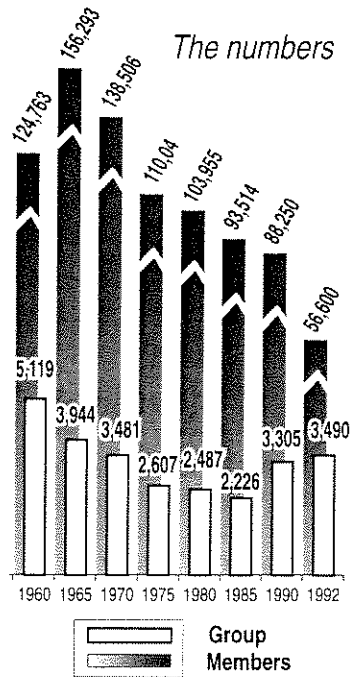

JAPANESE YAKUZA

Japanese crime population:
 60,000 full time Yakuza
 25,000 associates

The numbers

Toa Yuai Jiojo Kumiai
 800 members - 6 clans
 Installed in 20 prefectures, active in amphetamine traffic in Asia and US

Inagawa Kai
 6,700 members - 313 clans
 Installed in 20 prefectures, some Koreans among family bosses

Sumiyoshi Rengo Kai
 7,000 members - 177 clans
 In Tokyo and eastern areas of the country

Yamaguchi - Gumi
 23,000 members - 750 clans
 Operating in 80% of nation's prefectures; the largest Japanese crime organization